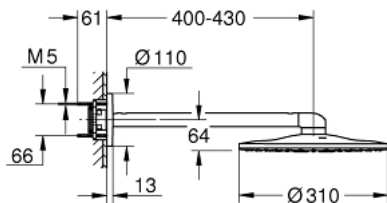

26 475 000 HEAD SHOWER SET 430 MM, 2 SPRAYS

PRODUCT DESCRIPTION

- Consisting of:
 - head shower Rainshower SmartActive 310
 - 2 spray patterns:
 - GROHE PureRain, ActiveRain
 - horizontal 430 mm shower arm
 - **GROHE DreamSpray** perfect spray pattern
 - **GROHE StarLight** chrome finish
 - **SpeedClean** anti-limescale system
 - **Inner WaterGuide** for a longer life
- requires rough-in set 26 483 000 or 26 484 000 - to be ordered separately

26 475 000 HEAD SHOWER SET 430 MM, 2 SPRAYS