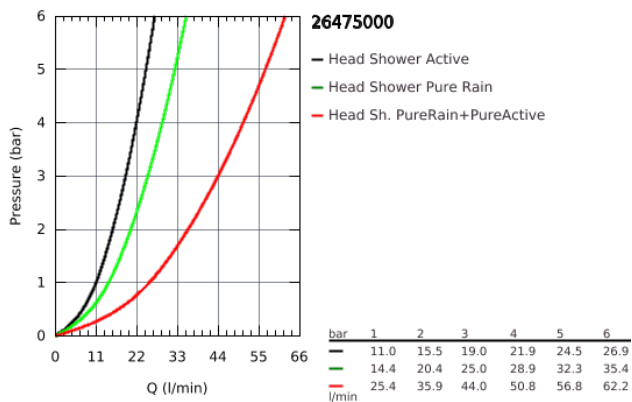

26 475 000 HEAD SHOWER SET 430 MM, 2 SPRAYS

PRODUCT DESCRIPTION

- Consisting of:
 - head shower Rainshower SmartActive 310
 - 2 spray patterns:
 - GROHE PureRain, ActiveRain
 - horizontal 430 mm shower arm
 - **GROHE DreamSpray** perfect spray pattern
 - **GROHE StarLight** chrome finish
 - **SpeedClean** anti-limescale system
 - **Inner WaterGuide** for a longer life
- requires rough-in set 26 483 000 or 26 484 000 - to be ordered separately

26 475 000 HEAD SHOWER SET 430 MM, 2 SPRAYS